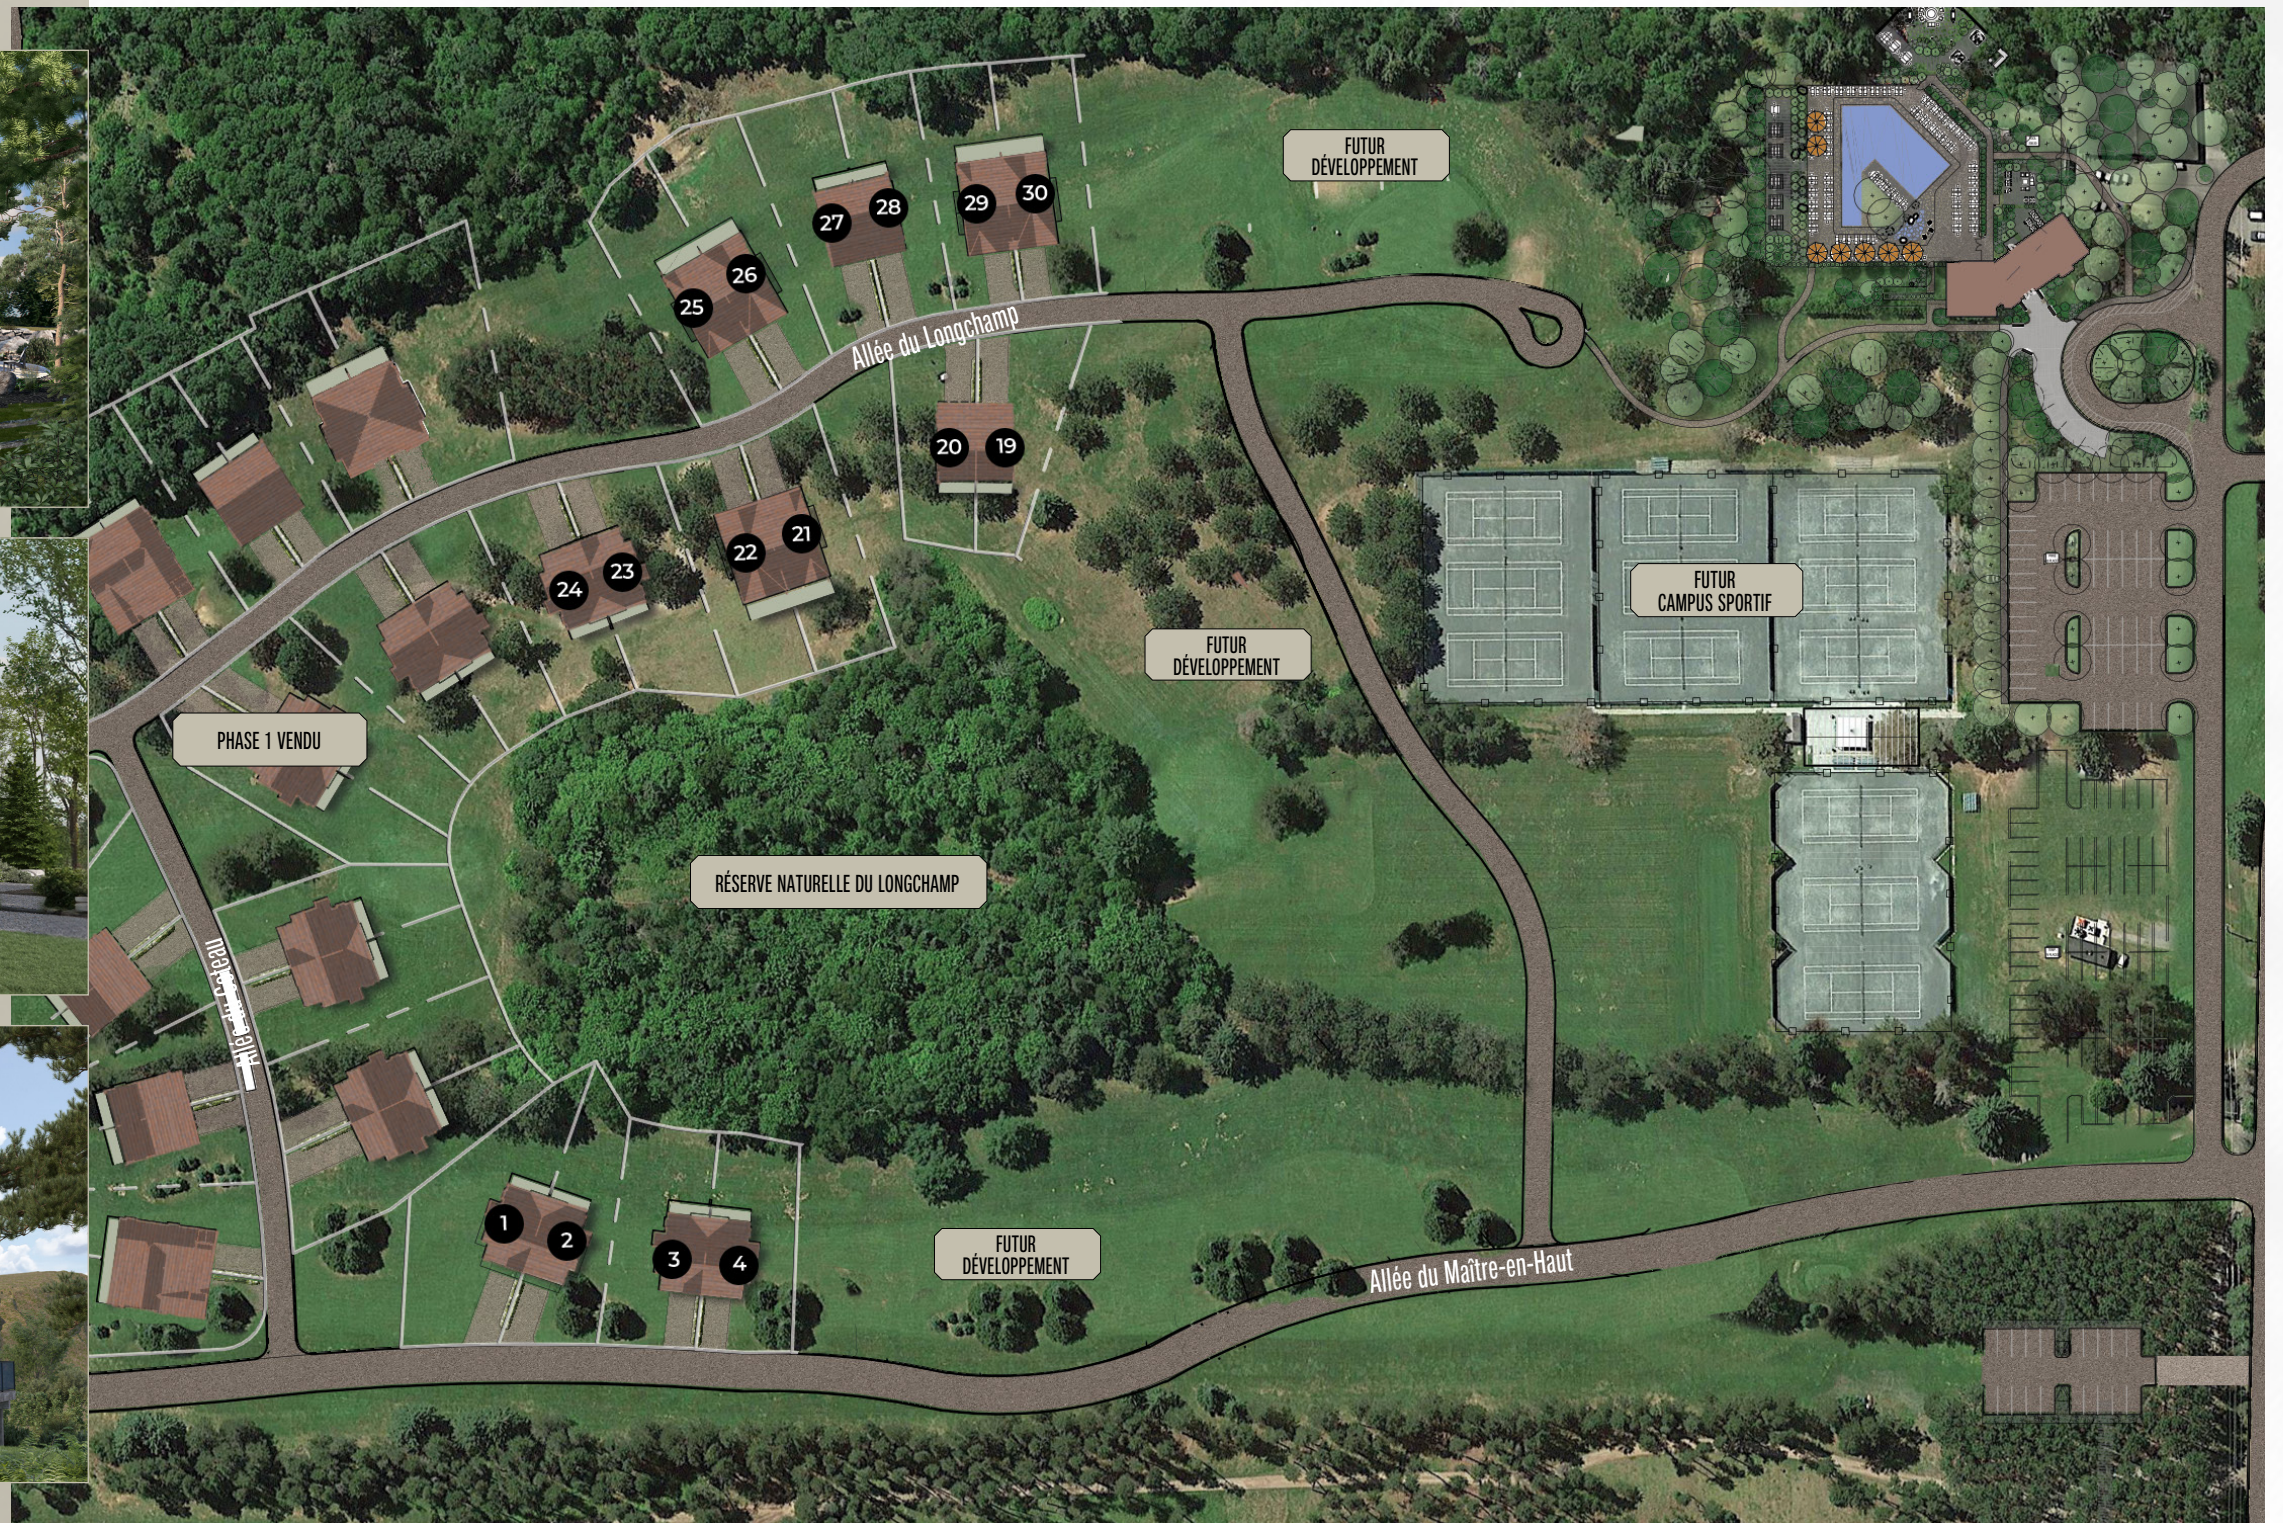

Rendu d'artiste / Artist Rendering